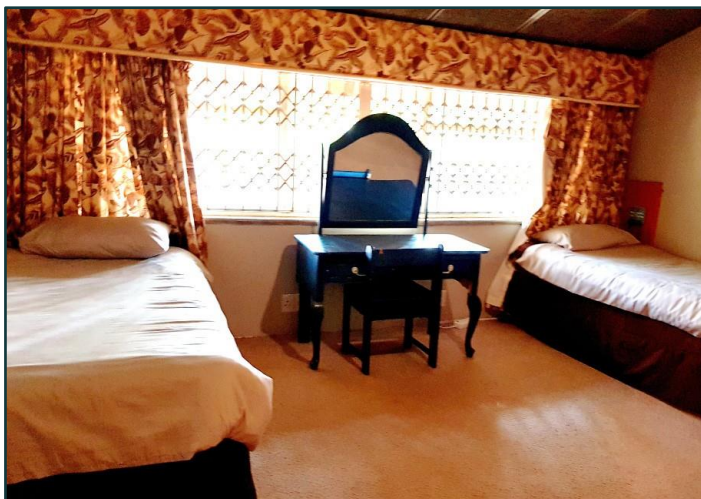

PORCUPINE QUILLS ROOM

Sleeps : 3

Unit has a coffee station & makes use of abluion blocks.
Bedding & towels are supplied.
Room can have either 3x3/4 beds or 1 xdouble bed & 1 x3/4 bed

ELEPHANT TUSK ROOM

Sleeps : 3

Unit has a coffee station & makes use of abluion blocks.
Bedding & towels are supplied
Room has 4x3/4 beds

DORMITORY BACKPACKER

Sleeps : 110

Unit makes use of abluion blocks. Bring own bedding & towels Room:
1: 8 x 3 tier bunk beds
2: 6 x 3 tier bunk beds
3: 2 x 3 tier bunk beds

OUTDOOR WOODEN CABIN

Sleeps : 2

Unit makes use of abluion blocks. Bring own bedding & towels Room has 1 x double bed

THE ABLUTION BLOCK

THE LOFT

The loft is ideal for a small group of people who seek a cozy home away from home. The loft Sleeps 33 in dormitory & two in standard bedroom. Two full bathrooms an equipped kitchen on request. Pool Table. Seating Area Relaxation area and TV.