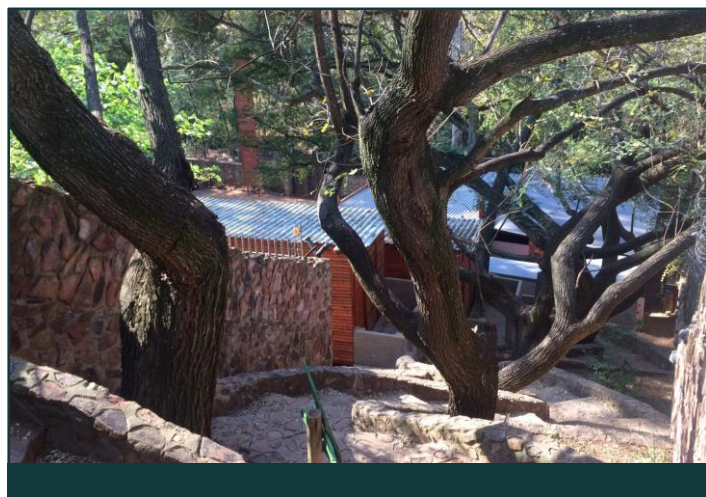

ACCOMMODATION

THE HALL

With sleeping facilities for **80** learners and **16** teachers, **Rainforest Boutique Camp** blends in with nature, tall pine trees and lush

bushes, creating a completely private and tranquil feel, whilst its rugged edge is sure to give you a sense of adventure.

We have both indoor and outdoor conference centres, a pool and garden area.

Our rooms can also be booked for overnight accommodation.