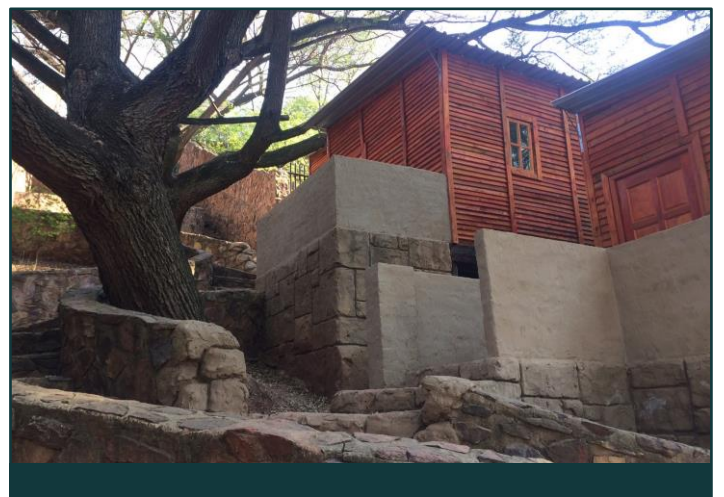

ACCOMMODATION

THE HALL

With sleeping facilities for **80** learners and **16** teachers, **Rainforest Boutique Camp** blends in with nature, tall pine trees and lush

bushes, creating a completely private and tranquil feel, whilst its rugged edge is sure to give you a sense of adventure.

We have both indoor and outdoor conference centres, a pool and garden area.

Our rooms can also be booked for overnight accommodation.