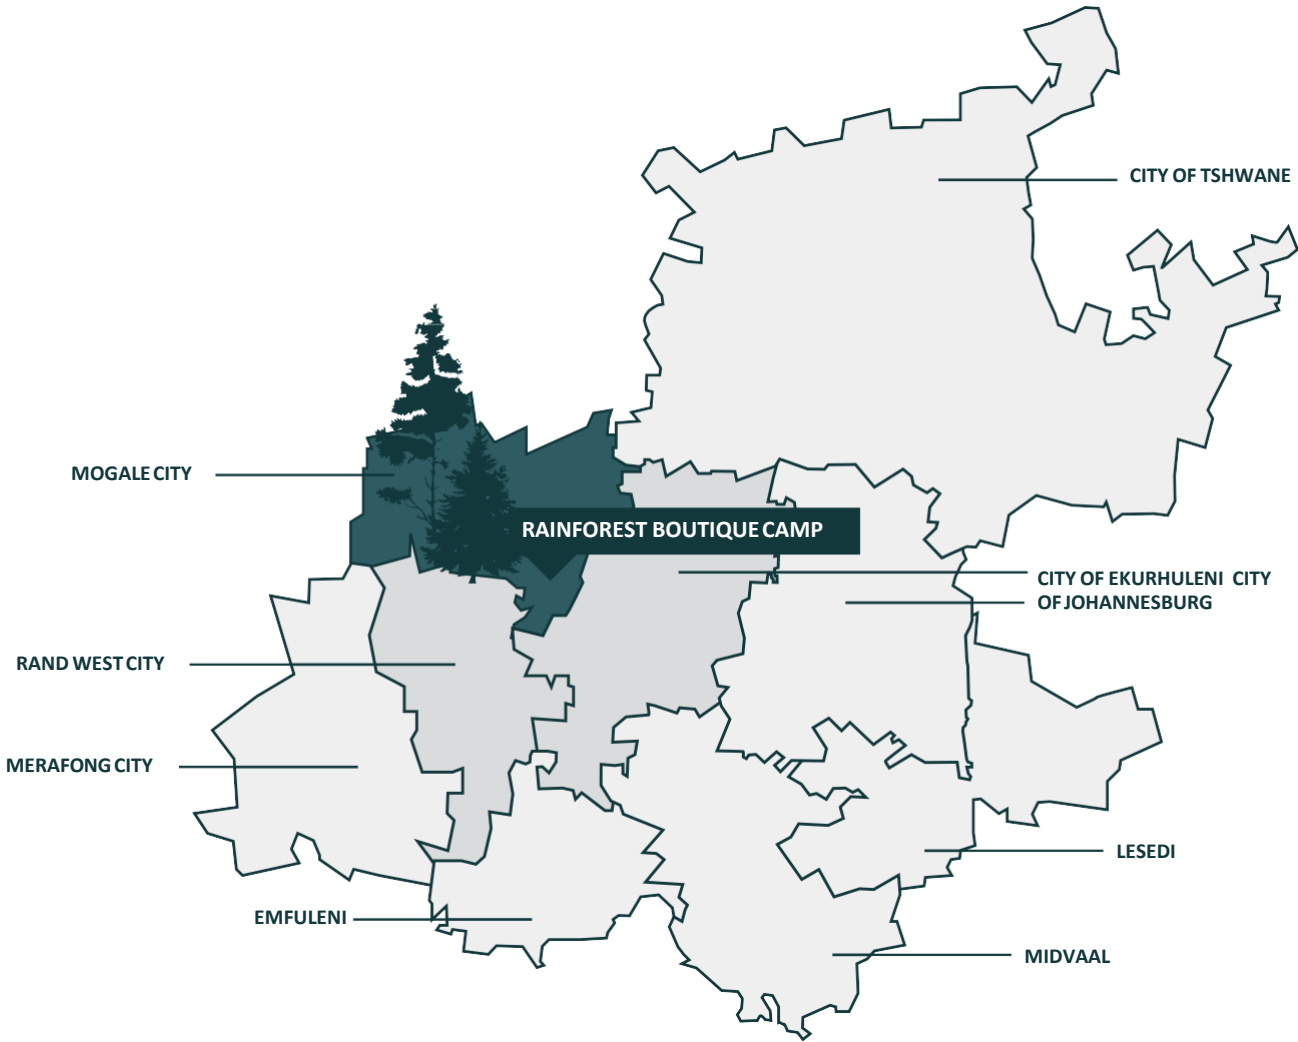

Winding paths loop through the site branching off in various directions, adding to its character. With forest in all sides, take off on foot in any direction and you'll soon be in their natural environment. Small mammals busy themselves as they go about their daily lives in the forest.

FUN DAYS

ADVENTURE HIKES

CONFERENCES

TEAM BUILDING

WILDERNESS HIKES

OUR LOCATION

COME EXPLORE

INSTITUTIONS THAT HAVE VISITED

CURRO

Bankenveld

CURRO

+27 11 665 9017
+27 81 538 6292

camprainforest@gmail.com
www.rainforestcamp.co.za

30 Angelica Avenue
Breaunanda, Krugersdorp
Gauteng 1739